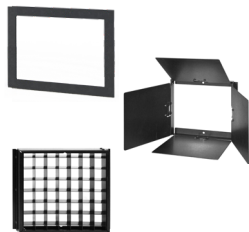

Light Control

- 900.0090 Cineo Maverick Gel Frame

- 900.0089 Cineo Maverick 4-leaf Barn Door set

- 900.0088 Cineo Maverick 90° Louver