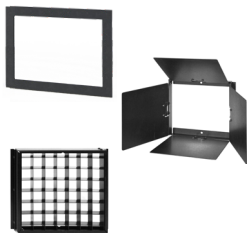

Studio Kit

500.0015 MavX Studio Kit. Includes MavX fixture, yoke, TVMP, 150W power supply with mounting hardware, locking IEC to Edison AC power cord.

Power

900.0195 Maverick 150w Power Supply w/ XLR adapter

900.0094 Maverick A/B Gold Mount Battery Adapter

900.0086 Maverick V-Lock Battery Adapter

Light Control

900.0090 Cineo Maverick Gel Frame

900.0089 Cineo Maverick 4-leaf Barn Door set

900.0088 Cineo Maverick 90° Louver

Cases

100.0085 Lightweight Case - Will accommodate lamphead w/ TVMP and power source attached, AC Power Cord, Barn Door, Louver, Panels and has a small storage slot. Dims: 19-1/2" x 17-1/2" x 14"

Specifications are subject to change without notice. Cineo Lighting, Maverick and MavX are registered trademarks of Cineo Lighting, Inc. ©2019 Cineo Lighting, Inc. v10.15.19