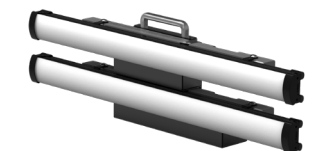

LightBlade

Catalog: November 2019

System

1100.0133 LB2-80. Lightblade Edge 2' Single-blade Fixture, complete with all cables and baby pin. Re-usable Coroplast box.

1100.0311 LB4-80. Lightblade Edge 4' Single-blade Fixture, complete with all cables and baby pin. Re-usable Coroplast box.

1100.0135 LB2-160. Lightblade Edge 2' 160 Fixture, complete with all cables and baby pin. Re-usable Coroplast box.

1100.0312 LB4-160. Lightblade Edge 4' 160 Fixture, complete with all cables and baby pin. Re-usable Coroplast box.

1100.0136 LB2-320 Lightblade Edge 2' 320 Fixture, complete with all cables and baby pin. Re-usable Coroplast box.

1100.0314 LB4-320. Lightblade Edge 4' 320 Fixture, complete with all cables and baby pin. Re-usable Coroplast box.