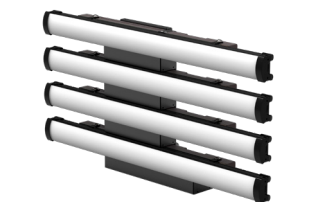

LightBlade

Catalog: November 2019

System

1100.0133 LB2-80. Lightblade Edge 2' Single-blade Fixture, complete with all cables and baby pin. Re-usable Coroplast box.

1100.0311 LB4-80. Lightblade Edge 4' Single-blade Fixture, complete with all cables and baby pin. Re-usable Coroplast box.

1100.0135 LB2-160. Lightblade Edge 2' 160 Fixture, complete with all cables and baby pin. Re-usable Coroplast box.

1100.0312 LB4-160. Lightblade Edge 4' 160 Fixture, complete with all cables and baby pin. Re-usable Coroplast box.

1100.0136 LB2-320 Lightblade Edge 2' 320 Fixture, complete with all cables and baby pin. Re-usable Coroplast box.

1100.0314 LB4-320. Lightblade Edge 4' 320 Fixture, complete with all cables and baby pin. Re-usable Coroplast box.