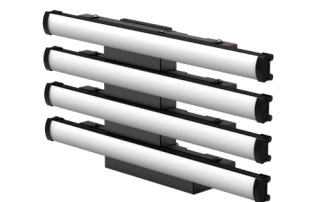

NBCUniversal

LIGHTBLADE EDGE SERIES

Catalog: January 2019

System

1100.0133 LB2-80. Lightblade Edge 2' Single-blade Fixture, complete with all cables and baby pin. Re-usable Coroplast box.

1100.0311 LB4-80. Lightblade Edge 4' Single-blade Fixture, complete with all cables and baby pin. Re-usable Coroplast box.

1100.0135 LB2-160. Lightblade Edge 2' 160 Fixture, complete with all cables and baby pin. Re-usable Coroplast box.

1100.0312 LB4-160. Lightblade Edge 4' 160 Fixture, complete with all cables and baby pin. Re-usable Coroplast box.

1100.0136 LB2-320. Lightblade Edge 2' 320 Fixture, complete with all cables and baby pin. Re-usable Coroplast box.

1100.0314 LB4-320. Lightblade Edge 4' 320 Fixture, complete with all cables and baby pin. Re-usable Coroplast box.