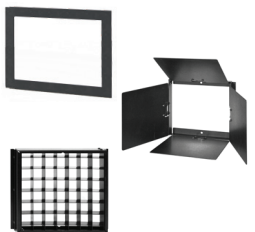

Light Control

900.0090 Cineo Maverick Gel Frame

900.0089 Cineo Maverick 4-leaf Barn Door set

900.0088 Cineo Maverick 90° Louver