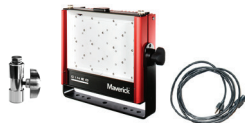

Lampheads

900.0085 Cineo Maverick3 Lamphead (no panels or power supply), yoke, AC power cord, TVMP Adapter

Kits Studio

901.0082 Cineo Maverick3 high-output Daylight Studio Kit. Includes fixture w/DMX, 5600K panel, Barn Doors, 150w AC Adapter, TVMP Adapter, AC Power Cord

901.0081 Cineo Maverick3 Tungsten high-output Studio Kit. Includes fixture w/DMX, Barn Doors, 3200K Panel, 150w AC Adapter, TVMP Adapter, AC Power Cord

Kits Portable

901.0086 Cineo Maverick3 high-output Bi-Color Portable A/B Gold-mount Kit, includes fixture w/DMX, yoke, 3200K and 5600K panels, A/B Gold Mount battery plate, 150w AC Adapter, accessory mounting hardware, TVMP Adapter, AC cord

901.0087 Cineo Maverick3 high-output Bi-Color Portable V-mount Kit, includes fixture w/DMX, yoke, 3200K and 5600K panels, V-Mount battery plate, 150w AC Adapter, accessory mounting hardware, TVMP Adapter, AC cord

401.0110 Cineo Maverick3 Bi-Color Portable travel kit. Includes fixture w/DMX, yoke, 3200K and 5600K panels, 120w AC Adapter, AC Power Cord, TVMP Adapter, A/B Gold Mount battery plate, 90° Louver, Barn Doors and lightweight case