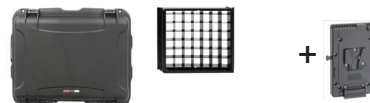

- 401.0111 Cineo Maverick3 Bi-Color Portable travel kit. Includes fixture w/DMX, yoke, 3200K and 5600K panels, 120w AC Adapter, AC Power Cord, TVMP Adapter, V-Mount battery adapter, 90° Louver, portable light stand and heavy-duty case.