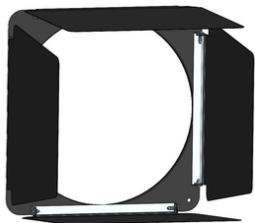

PART #	DESCRIPTION
#990.0150	Cineo Reflex R15 variable - beam, bi-color hard / soft light. Includes Fixture, Yoke, Jr. Pin, and Power Cord.

PART #	DESCRIPTION
#900.1521	Reflex R15 Accessory Ring

PART #	DESCRIPTION
#990.0152	ReFlex R15 Shipping Case

PART #	DESCRIPTION
#900.1525	Reflex R15 4-leaf Barndoor Set - 1.5mm

PART #	DESCRIPTION
#900.1502	Reflex R15 Skid Plate Kit. Includes skid plate, skid foot. SUS304 material

PART #	DESCRIPTION
#900.1533	Reflex R15 Space Light Adapter

PART #	DESCRIPTION
#900.1503	Reflex R15 - Wire Grid protector w/ 45 degree pattern - SUS304 material

PART #	DESCRIPTION
#900.2000	3-Point Suspension Cable for Reflex R15

PART #	DESCRIPTION
#900.1527	Reflex R15 Gel Frame