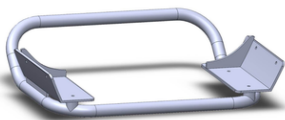

PART #	DESCRIPTION
#990.0150	Cineo Reflex R15 variable - beam, bi-color hard / soft light. Includes Fixture, Yoke, Jr. Pin, and Power Cord.

PART #	DESCRIPTION
#900.1521	Reflex R15 Accessory Ring

PART #	DESCRIPTION
#990.0152	ReFlex R15 Shipping Case

PART #	DESCRIPTION
#900.1525	Reflex R15 4-leaf Barndoor Set - 1.5mm

PART #	DESCRIPTION
#900.1502	Reflex R15 Skid Plate Kit. Includes skid plate, skid foot. SUS304 material

PART #	DESCRIPTION
#900.1533	Reflex R15 Space Light Adapter

PART #	DESCRIPTION
#900.1503	Reflex R15 - Wire Grid protector w/ 45 degree pattern - SUS304 material

PART #	DESCRIPTION
#900.2000	3-Point Suspension Cable for Reflex R15

PART #	DESCRIPTION
#900.1527	Reflex R15 Gel Frame