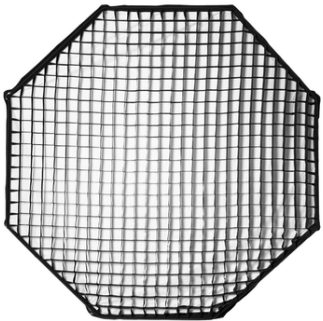

PART #	DESCRIPTION
#990.0150	Cineo Reflex R15 variable - beam, bi-color hard / soft light. Includes Fixture, Yoke, Jr. Pin, and Power Cord.

PART #	DESCRIPTION
#900.1521	Reflex R15 Accessory Ring

PART #	DESCRIPTION
#990.0152	ReFlex R15 Shipping Case

PART #	DESCRIPTION
#900.1525	Reflex R15 4-leaf Barndoor Set - 1.5mm

PART #	DESCRIPTION
#900.1502	Reflex R15 Skid Plate Kit. Includes skid plate, skid foot. SUS304 material

PART #	DESCRIPTION
#900.1533	Reflex R15 Space Light Adapter

PART #	DESCRIPTION
#900.1503	Reflex R15 - Wire Grid protector w/ 45 degree pattern - SUS304 material

PART #	DESCRIPTION
#900.2000	3-Point Suspension Cable for Reflex R15

PART #	DESCRIPTION
#900.1527	Reflex R15 Gel Frame

PART #	DESCRIPTION
#900.1526	Reflex R15 5' Snap Bag Lantern

PART #	DESCRIPTION
#900.1523	Relex R15 5' Snap Bag Octa

PART #	DESCRIPTION
#900.1529	Reflex R15 3' Snap Bag Octa

PART #	DESCRIPTION
#900.1530	Reflex R15 7' Snap Bag Octa